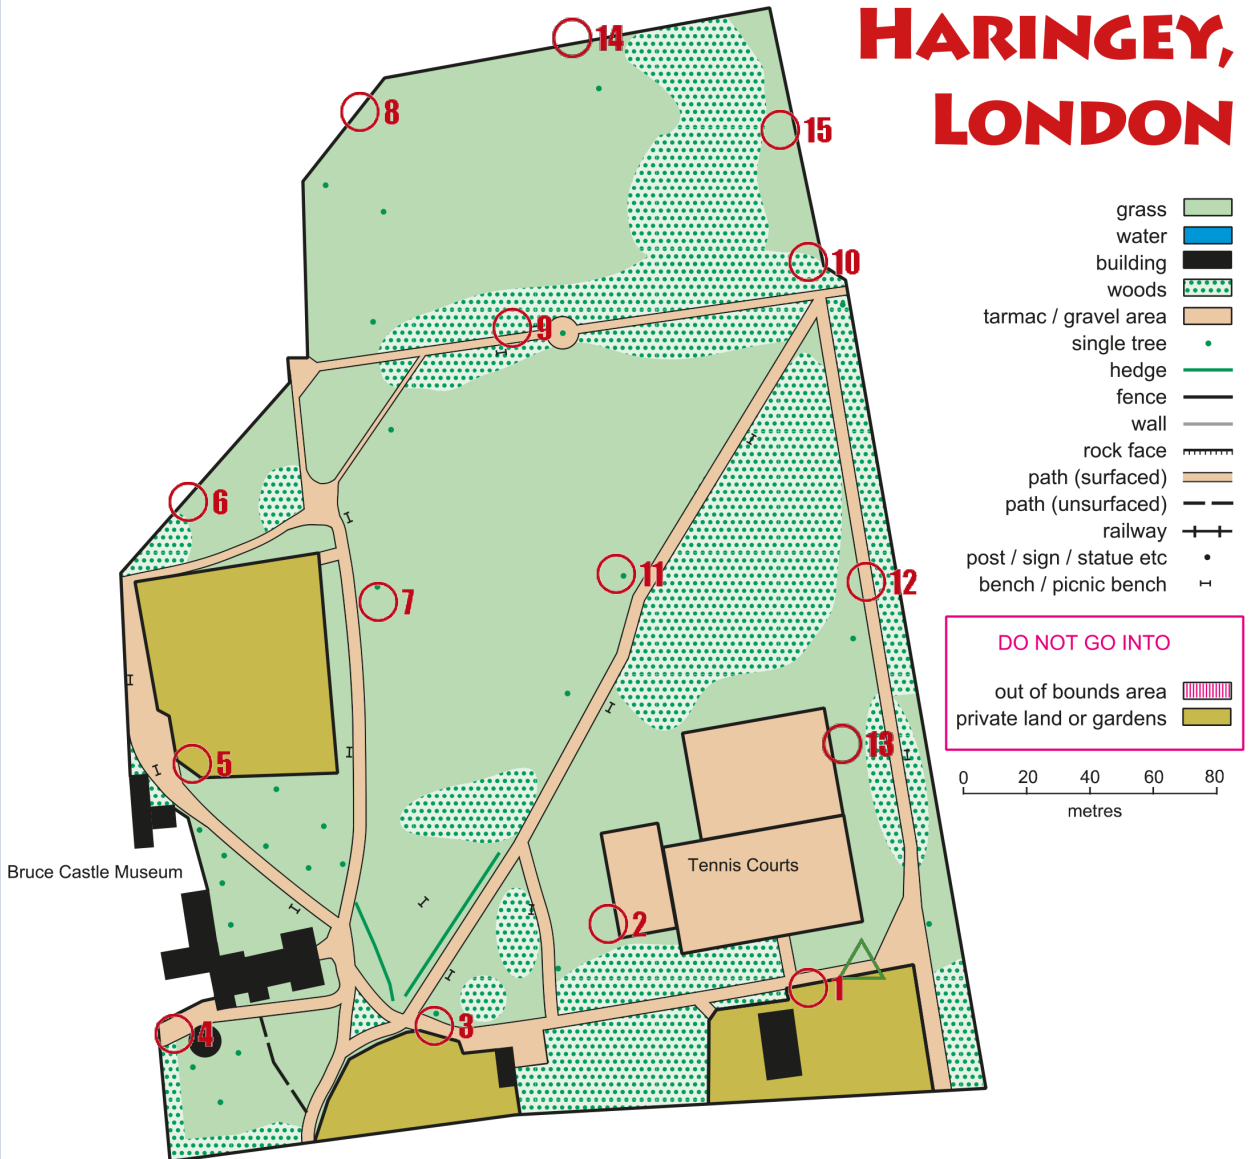

## BRUCE CASTLE PARK

## HARINGEY, LONDON

**START & FINISH**

**CHALLENGE 1**

**CHALLENGE 2**

Based on the Ordnance Survey mapping with the permission of Her Majesty's Stationary Office.

© Crown Copyright 2015 OS 100015287

© British Orienteering 2016