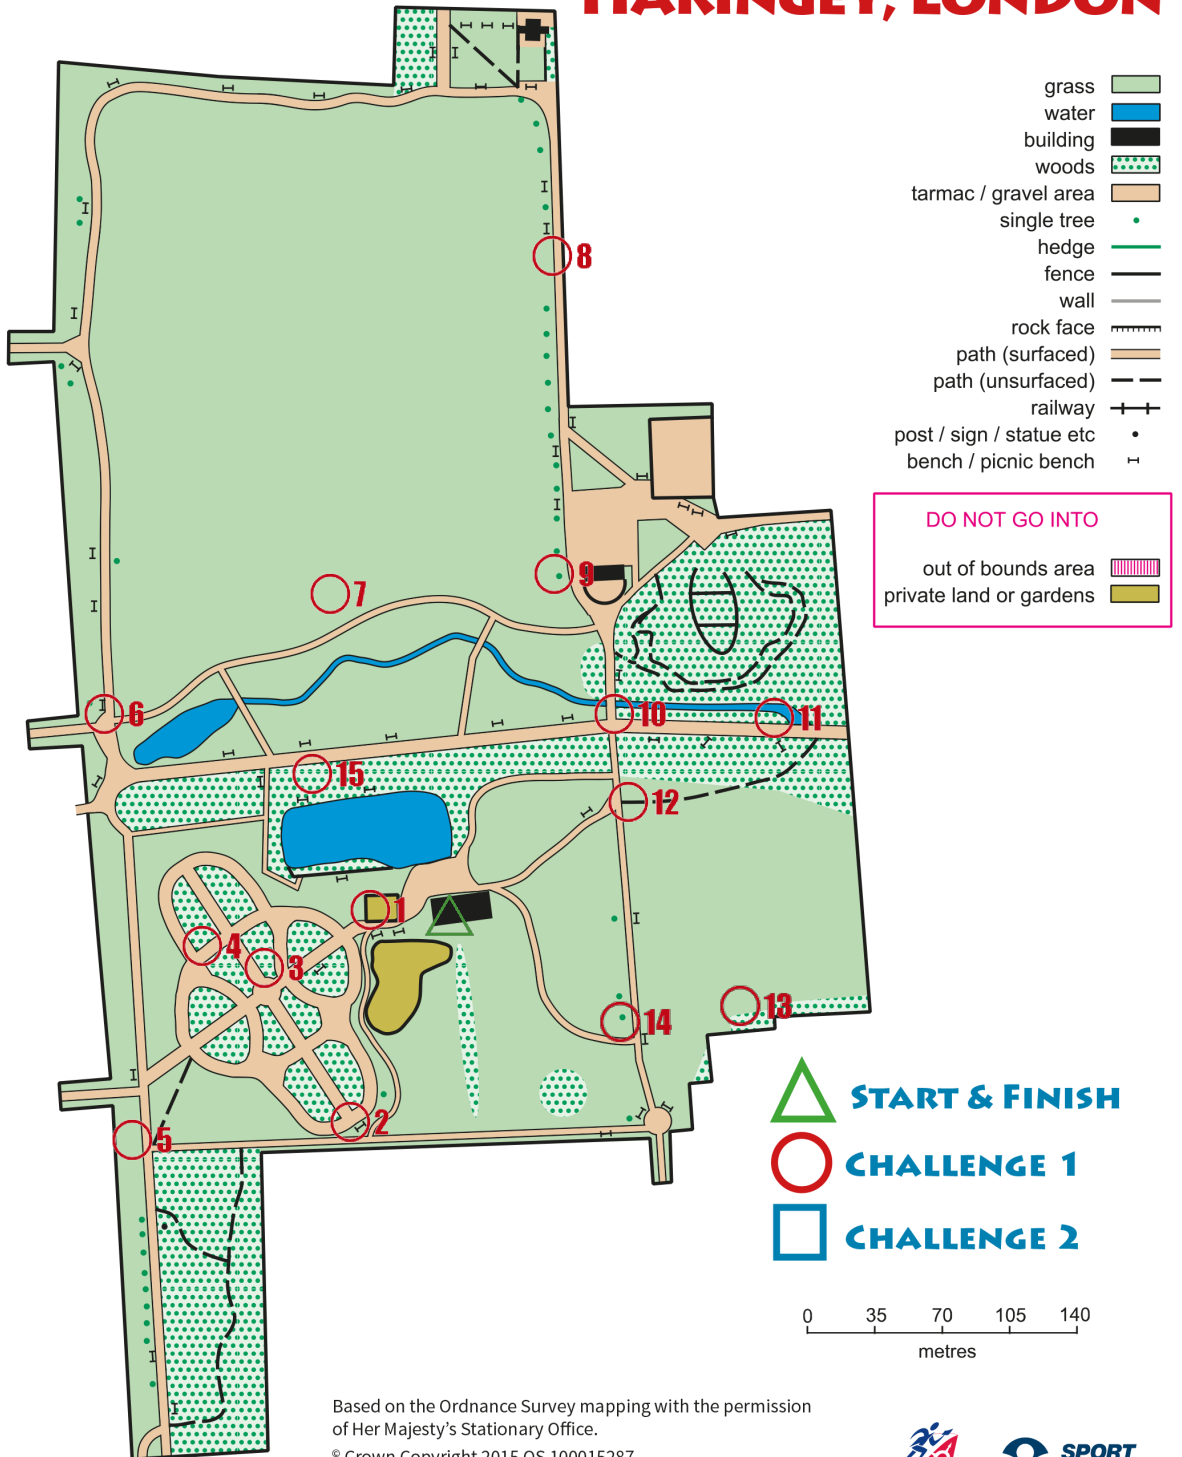

XPLORER.ORG.UK

LORDSHIP RECREATION GROUND

HARINGEY, LONDON

Based on the Ordnance Survey mapping with the permission of Her Majesty's Stationary Office.

© Crown Copyright 2015 OS 100015287

© British Orienteering 2016