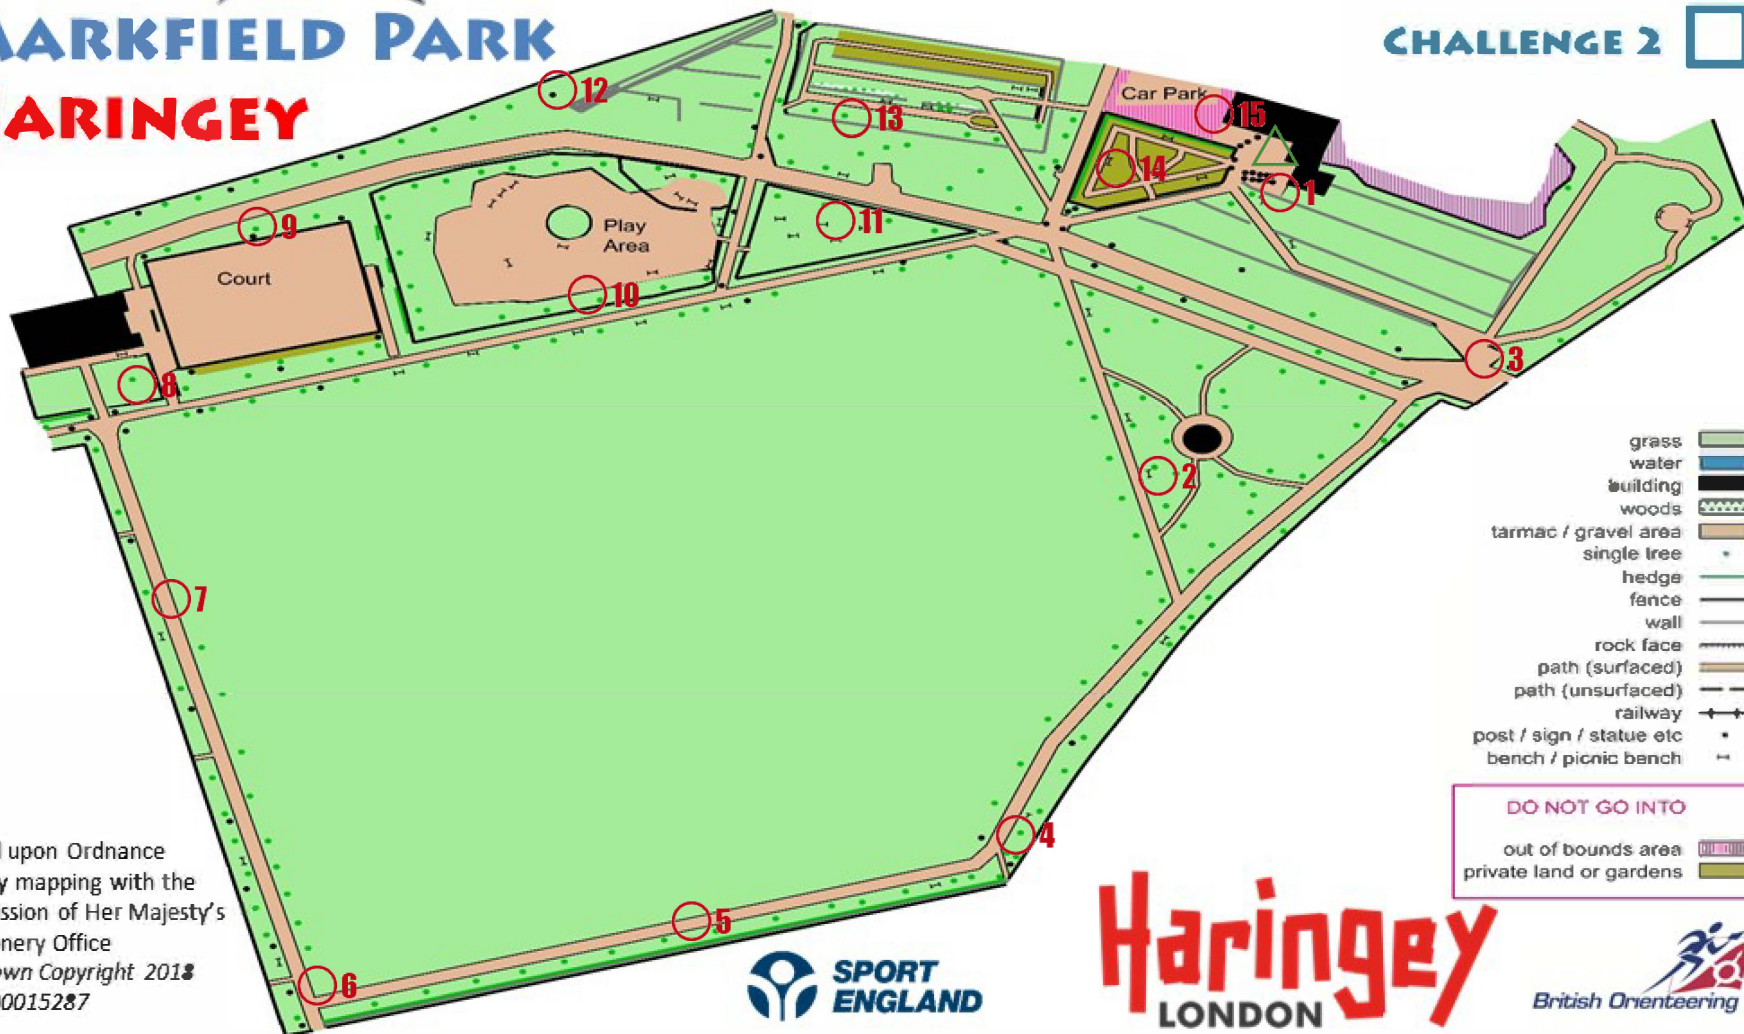

XPLORER.ORG.UK

MARKFIELD PARK

HARINGEY

START & FINISH 

CHALLENGE 1 

CHALLENGE 2 

Based upon Ordnance Survey mapping with the permission of Her Majesty's Stationery Office
© Crown Copyright 2018
OS 100015287